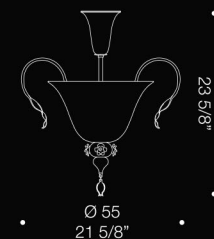

8012 P6
6xMAX 46W E14

8011 P6
6xMAX 46W E14