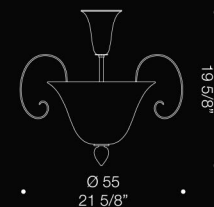

8011 P6
6xMAX 46W E14

8010 P6
6xMAX 46W E14